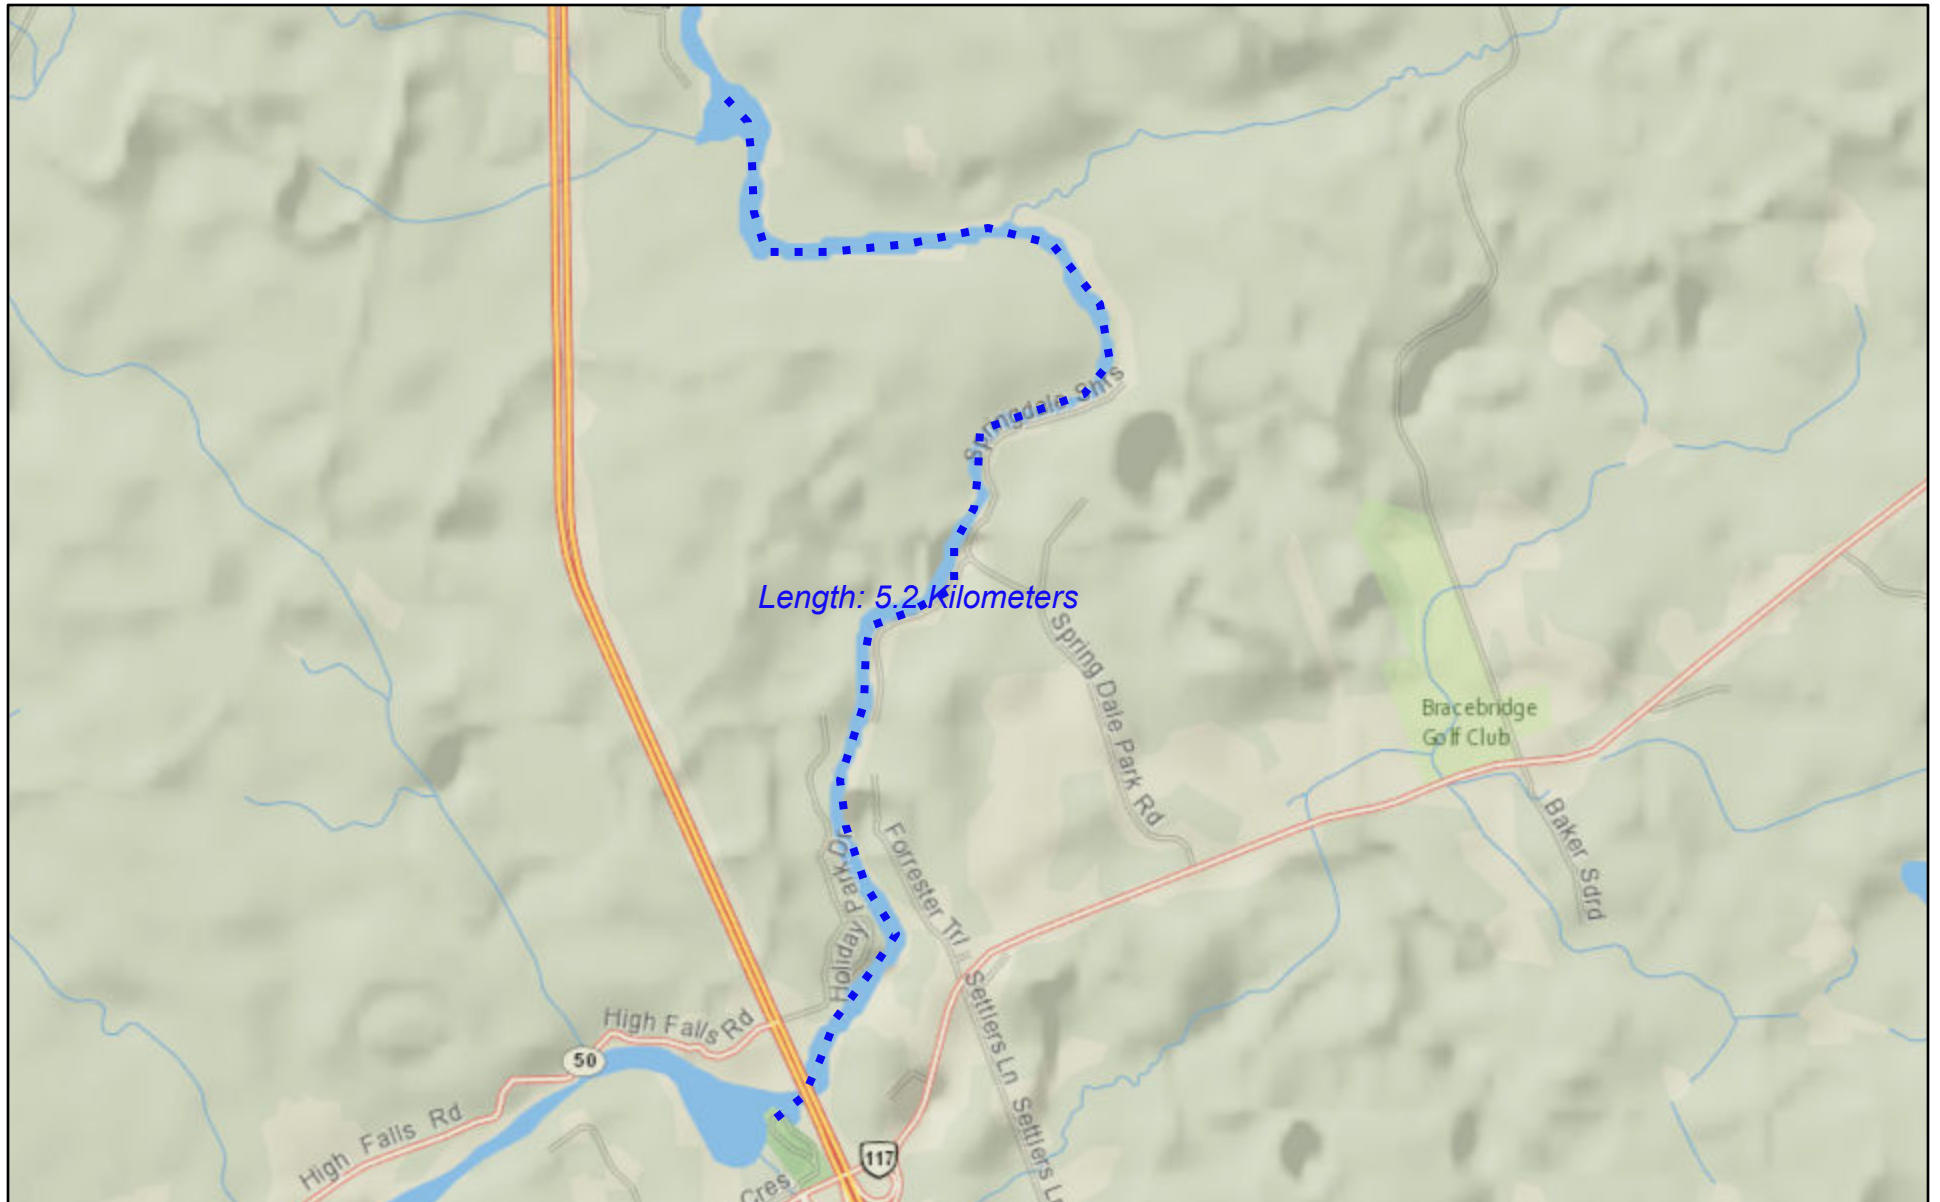

Muskoka GeoHub - Bracebridge Muskoka River North

7/16/2022, 3:56:44 PM

National Geographic, Esri, Garmin, HERE, UNEP-WCMC, USGS, NASA, ESA, METI, NRCAN, GEBCO, NOAA, increment P Corp.

District of Muskoka Geomatics